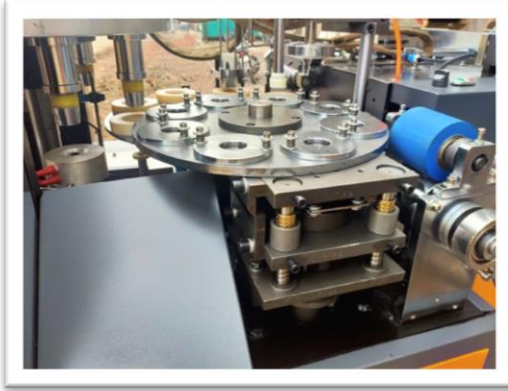

Specifications:	
Machines Speed	70 TO 80 CUPS PER MIN
Production	3900- 4500 PCS/ HR
Required Power	4.5 KW 1 Phase &3 PHASE (AS ORDER)
Size of Product	35 ML TO 300 ML (MACHINE WITH ONLY 1 MOLD FITTED)
Wight of Machine	2200 KG APROX
Specialty	PAPER CUP FOR TEA AND COLDRINKS GLASS
Features:	
OPEN CAM AND DIRECT BOTTOM SYSTEM	
AUTOMATIC OIL SPRAY LUBRICATION SYSTEM (1.5 LTR)	
MACHINE FRAME WITH SOLID PLATE IN BOTTOM	
DOUBLE STEP PAPER BLANKS FEEDING SYSTEM	
WATCH VIDEOS: https://youtu.be/zBTAvsIOc8I	

THIS MACHINE IS ONE OF THE BEST AND LATEST INNOVATION IN PAPER CUP MACHINE
MACHINE IS SUITABLE FOR MAKING CUPS FROM 35ML TO 350 ML WITH CHANGE IN MOULDS
MACHINE HAVE OILE LUBRICATION SYSTEM WHICH IS LATEST MODERN.
MACHINES COMES WITH STANDARD ELECTRICAL AND ELECTRONIC COMPONANTS
MACHINE FRAME WITH SOLID PLATE IN BOTTOM AND DOUBLE STEP PAPER BLANKS
FEEDING SYSTEM
HIGH SPEED OF MACHINE SAVES VERY MUCH COST AND PRODUCTION COST IS MINIMUM