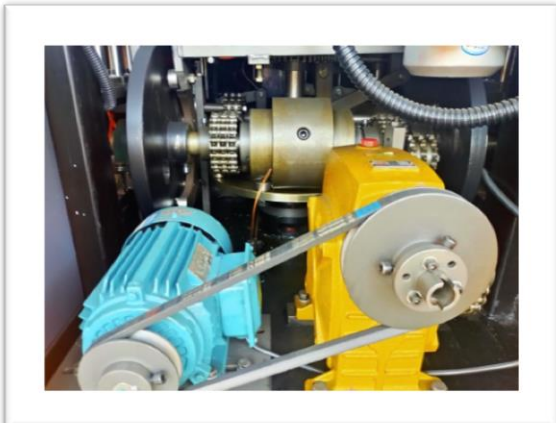

Specifications:	
Machines Speed	70 TO 80 CUPS PER MIN
Production	3900- 4500 PCS/ HR
Required Power	4.5 KW 1 Phase &3 PHASE (AS ORDER)
Size of Product	35 ML TO 300 ML (MACHINE WITH ONLY 1 MOLD FITTED)
Wight of Machine	2200 KG APROX
Specialty	PAPER CUP FOR TEA AND COLDRINKS GLASS
Features:	
OPEN CAM AND DIRECT BOTTOM SYSTEM	
AUTOMATIC OIL SPRAY LUBRICATION SYSTEM (1.5 LTR)	
MACHINE FRAME WITH SOLID PLATE IN BOTTOM	
DOUBLE STEP PAPER BLANKS FEEDING SYSTEM	
WATCH VIDEOS: https://youtu.be/zBTAvsIOc8I	

THIS MACHINE IS ONE OF THE BEST AND LATEST INNOVATION IN PAPER CUP MACHINE
MACHINE IS SUITABLE FOR MAKING CUPS FROM 35ML TO 350 ML WITH CHANGE IN MOULDS
MACHINE HAVE OILE LUBRICATION SYSTEM WHICH IS LATEST MODERN.
MACHINES COMES WITH STANDARD ELECTRICAL AND ELECTRONIC COMPONANTS
MACHINE FRAME WITH SOLID PLATE IN BOTTOM AND DOUBLE STEP PAPER BLANKS
FEEDING SYSTEM
HIGH SPEED OF MACHINE SAVES VERY MUCH COST AND PRODUCTION COST IS MINIMUM